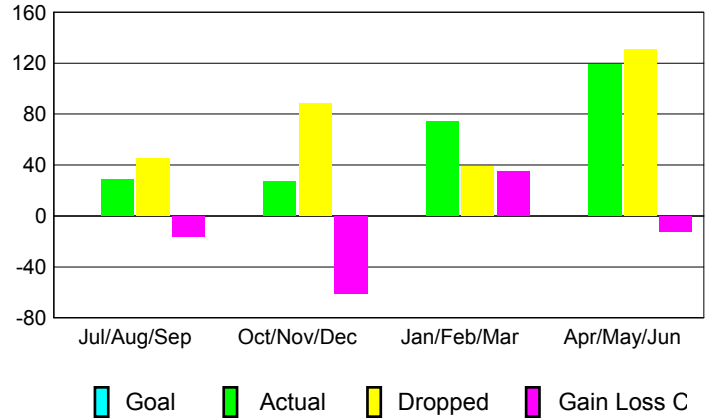

GMT: **Joel Gómez Franco**

Location: **MEXICO**

GMT CA: **3**

CLUBS

Month	New Club Goal	Actual New Clubs	Actual Dropped Clubs	Gain/Loss of Clubs
2012-2013				
Jul/Aug/Sep		0	0	0
Oct/Nov/Dec		0	3	-3
Jan/Feb/Mar		2	-2	4
Apr/May/June		4	4	0
Totals		6	5	1

MEMBERSHIP

Month	Net Memb Goal	Actual New Memb	Actual Dropped Memb	Gain/Loss of Memb
2012-2013				
Jul/Aug/Sep		29	45	-16
Oct/Nov/Dec		27	88	-61
Jan/Feb/Mar		74	39	35
Apr/May/June		119	131	-12
Totals		249	303	-54

Club Results 2012-2013
Goal, New, Dropped, Gain/Loss

Membership Results 2012-2013
Goal, New, Dropped, Gain/Loss

YTD Status Quo Clubs 2012-2013

Status Quo Clubs Compared to Status Quo Members

Gender Comparison 2012-2013