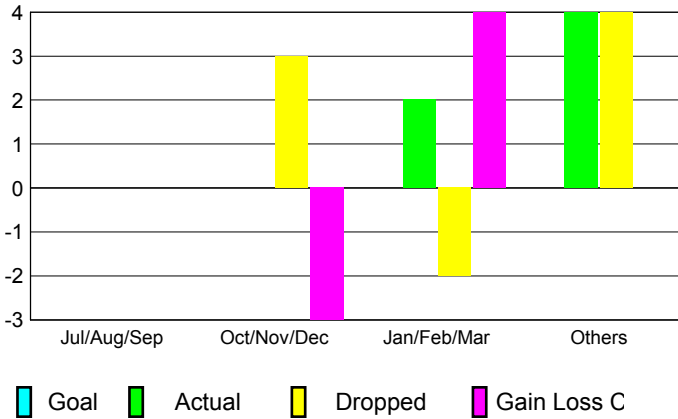

GMT: **Joel Gómez Franco**

Location: **MEXICO**

GMT CA: **3**

CLUBS

Month	New Club Goal	Actual New Clubs	Actual Dropped Clubs	Gain/Loss of Clubs
2012-2013				
Jul/Aug/Sep		0	0	0
Oct/Nov/Dec		0	3	-3
Jan/Feb/Mar		2	-2	4
Apr/May/June		4	4	0
Totals		6	5	1

MEMBERSHIP

Month	Net Memb Goal	Actual New Memb	Actual Dropped Memb	Gain/Loss of Memb
2012-2013				
Jul/Aug/Sep		29	45	-16
Oct/Nov/Dec		27	88	-61
Jan/Feb/Mar		74	39	35
Apr/May/June		119	131	-12
Totals		249	303	-54

Club Results 2012-2013
Goal, New, Dropped, Gain/Loss

Membership Results 2012-2013
Goal, New, Dropped, Gain/Loss

YTD Status Quo Clubs 2012-2013

Status Quo Clubs Compared to Status Quo Members

Gender Comparison 2012-2013