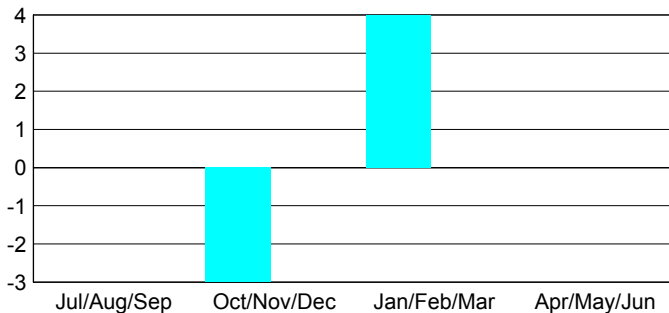

MEMBERSHIP

Month	Net Memb Goal	Actual New Memb	Actual Dropped Memb	Gain/Loss of Memb
2012-2013				
Jul/Aug/Sep		29	45	-16
Oct/Nov/Dec		27	88	-61
Jan/Feb/Mar		74	39	35
Apr/May/June		119	131	-12
Totals		249	303	-54

Club Results 2012-2013
Goal, New, Dropped, Gain/Loss

Membership Results 2012-2013
Goal, New, Dropped, Gain/Loss

YTD Status Quo Clubs 2012-2013

Status Quo Clubs Compared to Status Quo Members

Gender Comparison 2012-2013

Club Gain/Loss 2012-2013

Membership Gain/Loss 2012-2013